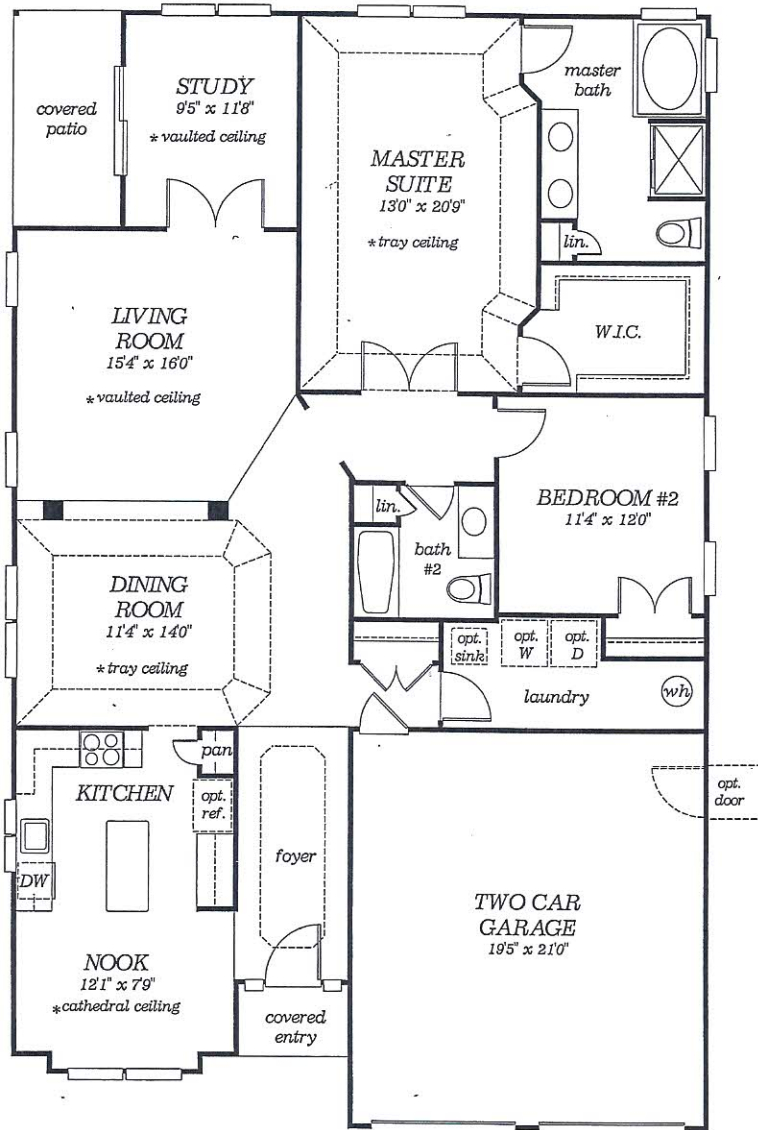

Greenbriar Oceanaire

Golf & Country Club

Turnburry Model Floor Plan

FIRST FLOOR
9' Ceiling

1,800 Sq.Ft.